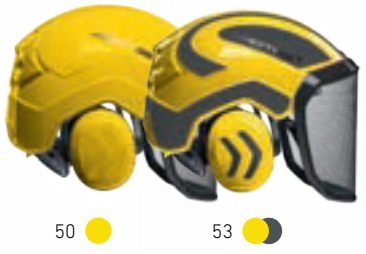

Base colours and standard stickers

We present you our base colours and standard stickers for all the PROTOS® models. There are countless possibilities to customise the colour design – go to next page for more information.

PROTOS® COLOUR SYSTEM

Outer shell

Choose the outer shell from 10 basic colours.

Film colour

The outer shell can be covered with various films on the areas provided for this purpose.

In 28 colours, made of different materials and in neon, reflex, metallic, carbon, luminescent or matt.

Surcharge for customised stickers orders.

10 RED	11 CARBON	110 PINK	115 NEON PINK	20 NEON YELLOW	30 GREY
31 BLACK	40 BLUE	45 BLUE METALLIC	60 ORANGE	66 NEON RED	67 NEON ORANGE
68 NEON RED-ORANGE	70 WHITE	77 LUMINESCENT	80 GREEN	85 NEON GREEN	29 LEMON REFLEX
49 BLUE REFLEX	91 WHITE REFLEX	92 BLACK REFLEX	94 LIGHT BLUE REFLEX	95 YELLOW REFLEX	96 ORANGE REFLEX
97 RUBY REFLEX	98 GREEN REFLEX	99 SILVER WHITE REFLEX	34 BLACK MATT		