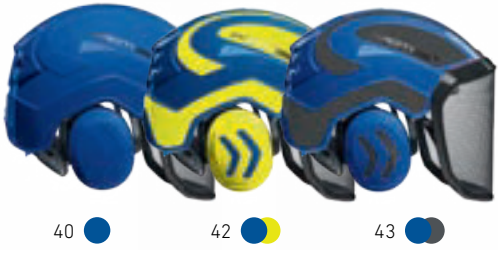

Base colours and standard stickers

We present you our base colours and standard stickers for all the PROTOS® models. There are countless possibilities to customise the colour design – go to next page for more information.

PROTOS® COLOUR SYSTEM

Outer shell

Choose the outer shell from 10 basic colours.

Film colour

The outer shell can be covered with various films on the areas provided for this purpose.

In 28 colours, made of different materials and in neon, reflex, metallic, carbon, luminescent or matt.

Surcharge for customised stickers orders.

10 RED	11 CARBON	110 PINK	115 NEON PINK	20 NEON YELLOW	30 GREY
31 BLACK	40 BLUE	45 BLUE METALLIC	60 ORANGE	66 NEON RED	67 NEON ORANGE
68 NEON RED-ORANGE	70 WHITE	77 LUMINESCENT	80 GREEN	85 NEON GREEN	29 LEMON REFLEX
49 BLUE REFLEX	91 WHITE REFLEX	92 BLACK REFLEX	94 LIGHT BLUE REFLEX	95 YELLOW REFLEX	96 ORANGE REFLEX
97 RUBY REFLEX	98 GREEN REFLEX	99 SILVER WHITE REFLEX	34 BLACK MATT		